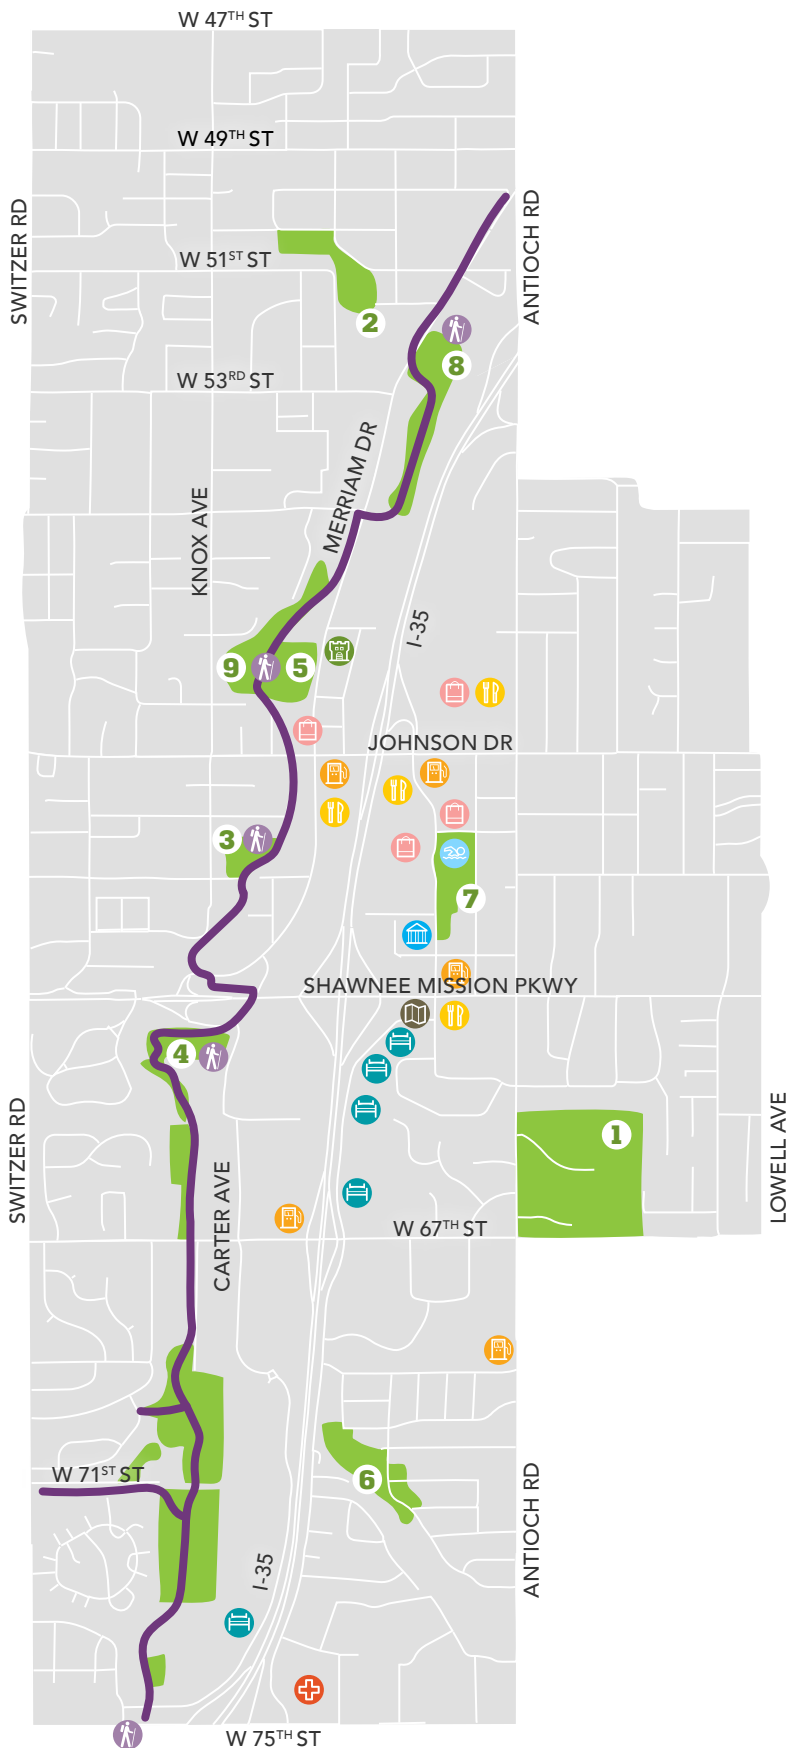

Welcome to Merriam, Kansas

 MERRIAM HISTORIC PLAZA & VISITORS BUREAU

 DINING

 SHOPPING

 IRENE B. FRENCH COMMUNITY CENTER

 MERRIAM AQUATIC CENTER

 CITY PARK

- 1.** Antioch Park
- 2.** Brown Memorial Park
- 3.** Campbell Park
- 4.** Chatlain Park
- 5.** Merriam Marketplace
- 6.** Quail Creek Park
- 7.** Vavra Park
- 8.** Waterfall Park
- 9.** Werner Park

 TURKEY CREEK STREAMWAY TRAIL

 TRAIL HEAD LOCATIONS
 Waterfall Park
 Merriam Marketplace
 Campbell Park
 Chatlain Park
 75th Street

 CITY HALL

 GAS

 HOSPITAL

 HOTEL